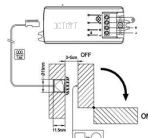

OCT-WORX

TECHNICAL DATA

General			
Warranty	24 Months	Recommended Instalation Heights Max. Mounting Height	N/A N/A
Mounting			
Installation Type	Surfacemount	Light Mesurment	Mixed light
Installation Position	Surface	Number Of Channels Push Button Input	No
Housing			
Dimension	85X 35X 20	Slave Input	No
Weight	56gm	Fully Automatic	Yes
Protective Class	IP20	Semi Automatic	No
Permissible Ambient Temperature	-30C_+500	Switching Delay From "Dark To Light"	N/A
Relative Humidity	5-93% non-condensing	Switching Delay From "Light To Dark"	N/A
Color	White, similar to RAL 9010		
Electrical Version			
Connection	2.5mm/1.5mm	Control	OCT-iSense Enabled
Protection Class	II	Channel 1	Lighting
Nominal Voltage	230V/50Hz	Interface	Switching
Power Consumption	0.6W	Contact	Non-floating
		Switching Capacity Switch-off Delay Time	230V, 200W N/A
Sensor			
Detection Angle	N/A	Master/slave Function	No
Detection Range Diagonally	N/A	Constant Lighting Control	No
Detection Range	5-6cm	Manual Override	No
		Programmable	No

SCALE DRAWING

FLELD OF DETECTION

DETECTION RANGE

Detection Range 5-6cm

CIRCUIT DIAGRAM

OCT-I-MORX