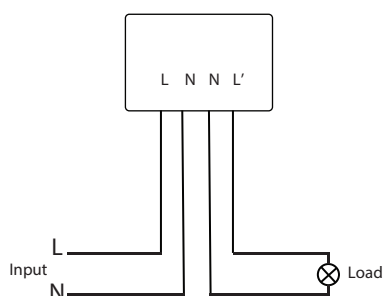

OCT-WORX

TECHNICAL DATA

General			
Warranty	24 Months	Recommended Instalation Heights Max. Mounting Height	N/A N/A
Mounting			
Installation Type	Surfacemount	Light Mesurment	Mixed light
Installation Position	Surface	Number Of Channels Push Button Input	No
Housing			
Dimension	85X 35X 20	Slave Input	No
Weight	56gm	Fully Automatic	Yes
Protective Class	IP20	Semi Automatic	No
Permissible Ambient Temperature	-30C_+500	Switching Delay From "Dark To Light"	N/A
Relative Humidity	5-93% non-condensing	Switching Delay From "Light To Dark"	N/A
Color	White, similar to RAL 9010		
Electrical Version			
Connection	2.5mm/1.5mm	Control	OCT-iSense Enabled
Protection Class	II	Channel 1	Lighting
Nominal Voltage	230V/50Hz	Interface	Switching
Power Consumption	0.6W	Contact	Non-floating
		Switching Capacity Switch-off Delay Time	230V, 200W N/A
Sensor			
Detection Angle	N/A	Master/slave Function	No
Detection Range Diagonally	N/A	Constant Lighting Control	No
Detection Range	5-6cm	Manual Override	No
		Programmable	No

SCALE DRAWING

FLELD OF DETECTION

DETECTION RANGE

Detection Range 5-6cm

CIRCUIT DIAGRAM

OCT-I-MORX